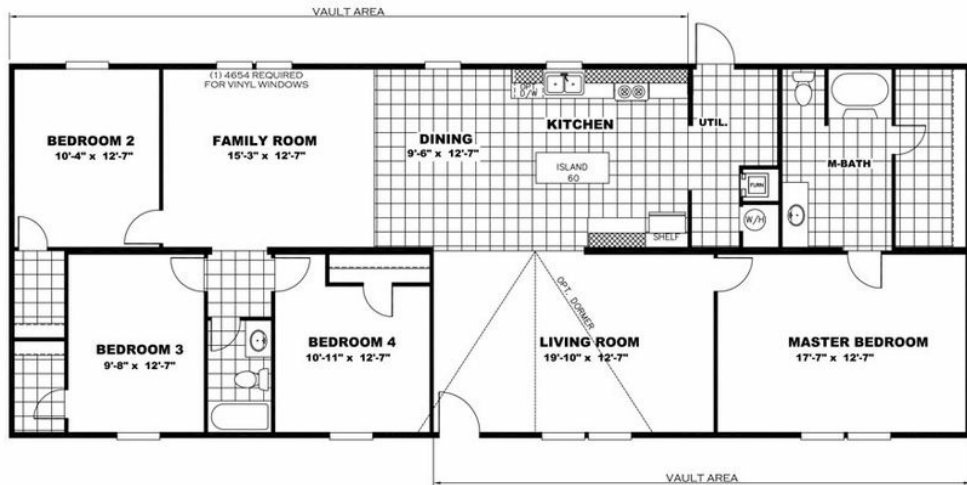

PRIDE Model number:

4 beds • 2 baths • 1791 sq.ft. • 28' width • 68' depth

Our home building facilities invest in continuous product and process improvements. Plans, dimensions, features, materials, specifications and availability are subject to change without notice or obligation. Renderings and floor plans are representative likenesses of our homes and may differ from the actual homes. We invite you to tour a Home Center near you and inspect the highest value in quality housing available or call (228) 831-8088 to speak with a Home Consultant. Copyright 2017, CMH. All rights reserved.

<https://www.claytongulfport.com>

**CLAYTON HOMES-
GULFPORT**

16103 HWY 49
GULFPORT, MS 39503

Monday - Thursday: 9am to 6pm
Friday: 9am to 6pm
Saturday: 9am to 5pm
Sunday: Closed

(228) 831-8088