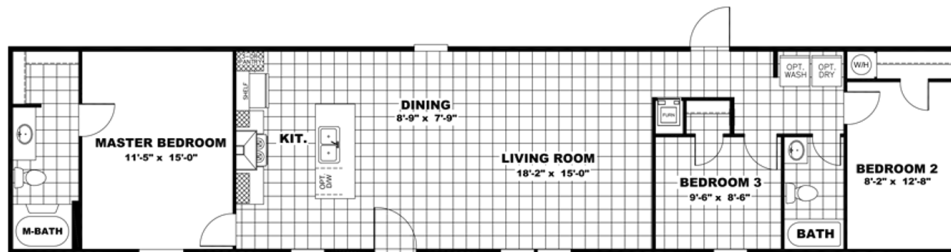

THE BREEZE

THE BREEZE

Model number: 41SSP16723AH19

3 beds • 2 baths • 1152 sq.ft. • 16' width • 72' depth

Our home building facilities invest in continuous product and process improvements. Plans, dimensions, features, materials, specifications and availability are subject to change without notice or obligation. Renderings and floor plans are representative likenesses of our homes and may differ from the actual homes. We invite you to tour a Home Center near you and inspect the highest value in quality housing available or call (228) 831-8088 to speak with a Home Consultant. Copyright 2017, CMH. All rights reserved.