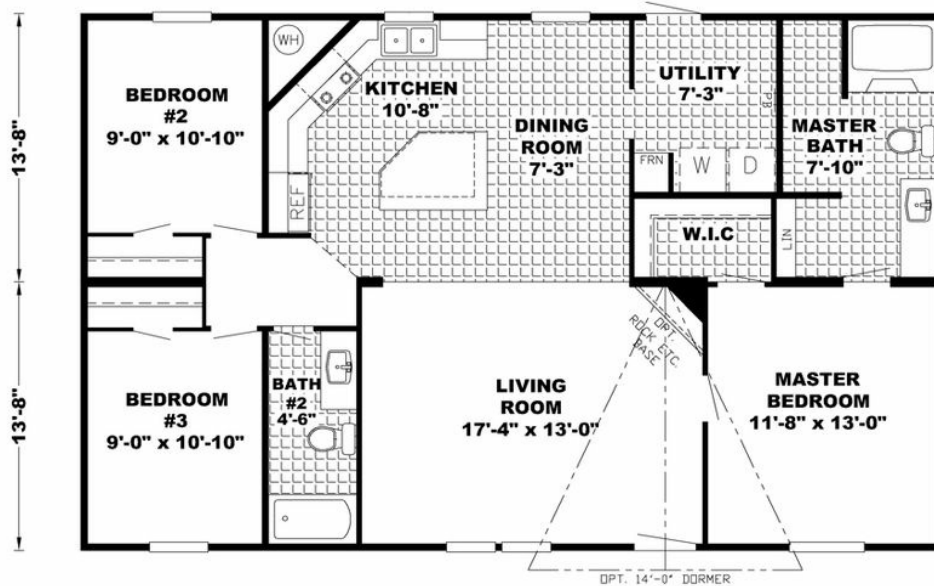

THE HOOPER

THE HOOPER Model number: 41SIG28443AH18

3 beds • 2 baths • 1232 sq.ft. • 28' width • 44' depth

Our home building facilities invest in continuous product and process improvements. Plans, dimensions, features, materials, specifications and availability are subject to change without notice or obligation. Renderings and floor plans are representative likenesses of our homes and may differ from the actual homes. We invite you to tour a Home Center near you and inspect the highest value in quality housing available or call (228) 831-8088 to speak with a Home Consultant. Copyright 2017, CMH. All rights reserved.

<https://www.claytongulfport.com>

CLAYTON HOMES- GULFPORT

16103 HWY 49
GULFPORT, MS 39503

Monday - Thursday: 9am - 7pm
Friday: 9am - 6pm
Saturday: 9am - 5pm
Sunday: Closed

(228) 831-8088