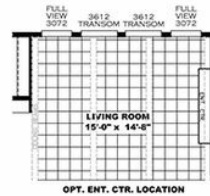

ANNIVERSARY TV HOME Model number: 37ANN16763TH19

3 beds • 2 baths • 1216 sq.ft. • 16' width • 76' depth

Our home building facilities invest in continuous product and process improvements. Plans, dimensions, features, materials, specifications and availability are subject to change without notice or obligation. Renderings and floor plans are representative likenesses of our homes and may differ from the actual homes. We invite you to tour a Home Center near you and inspect the highest value in quality housing available or call (228) 831-8088 to speak with a Home Consultant. Copyright 2017, CMH. All rights reserved.