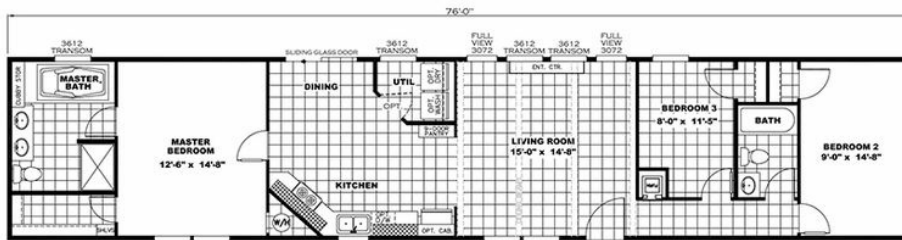

ANNIVERSARY TV HOME

ANNIVERSARY TV HOME Model number: 37ANN16763TH19

3 beds • 2 baths • 1216 sq.ft. • 16' width • 76' depth

Our home building facilities invest in continuous product and process improvements. Plans, dimensions, features, materials, specifications and availability are subject to change without notice or obligation. Renderings and floor plans are representative likenesses of our homes and may differ from the actual homes. We invite you to tour a Home Center near you and inspect the highest value in quality housing available or call (228) 831-8088 to speak with a Home Consultant. Copyright 2017, CMH. All rights reserved.

ANNIVERSARY TV HOME Model number: 37ANN16763TH19

3 beds • 2 baths • 1216 sq.ft. • 16' width • 76' depth

Our home building facilities invest in continuous product and process improvements. Plans, dimensions, features, materials, specifications and availability are subject to change without notice or obligation. Renderings and floor plans are representative likenesses of our homes and may differ from the actual homes. We invite you to tour a Home Center near you and inspect the highest value in quality housing available or call (228) 831-8088 to speak with a Home Consultant. Copyright 2017, CMH. All rights reserved.